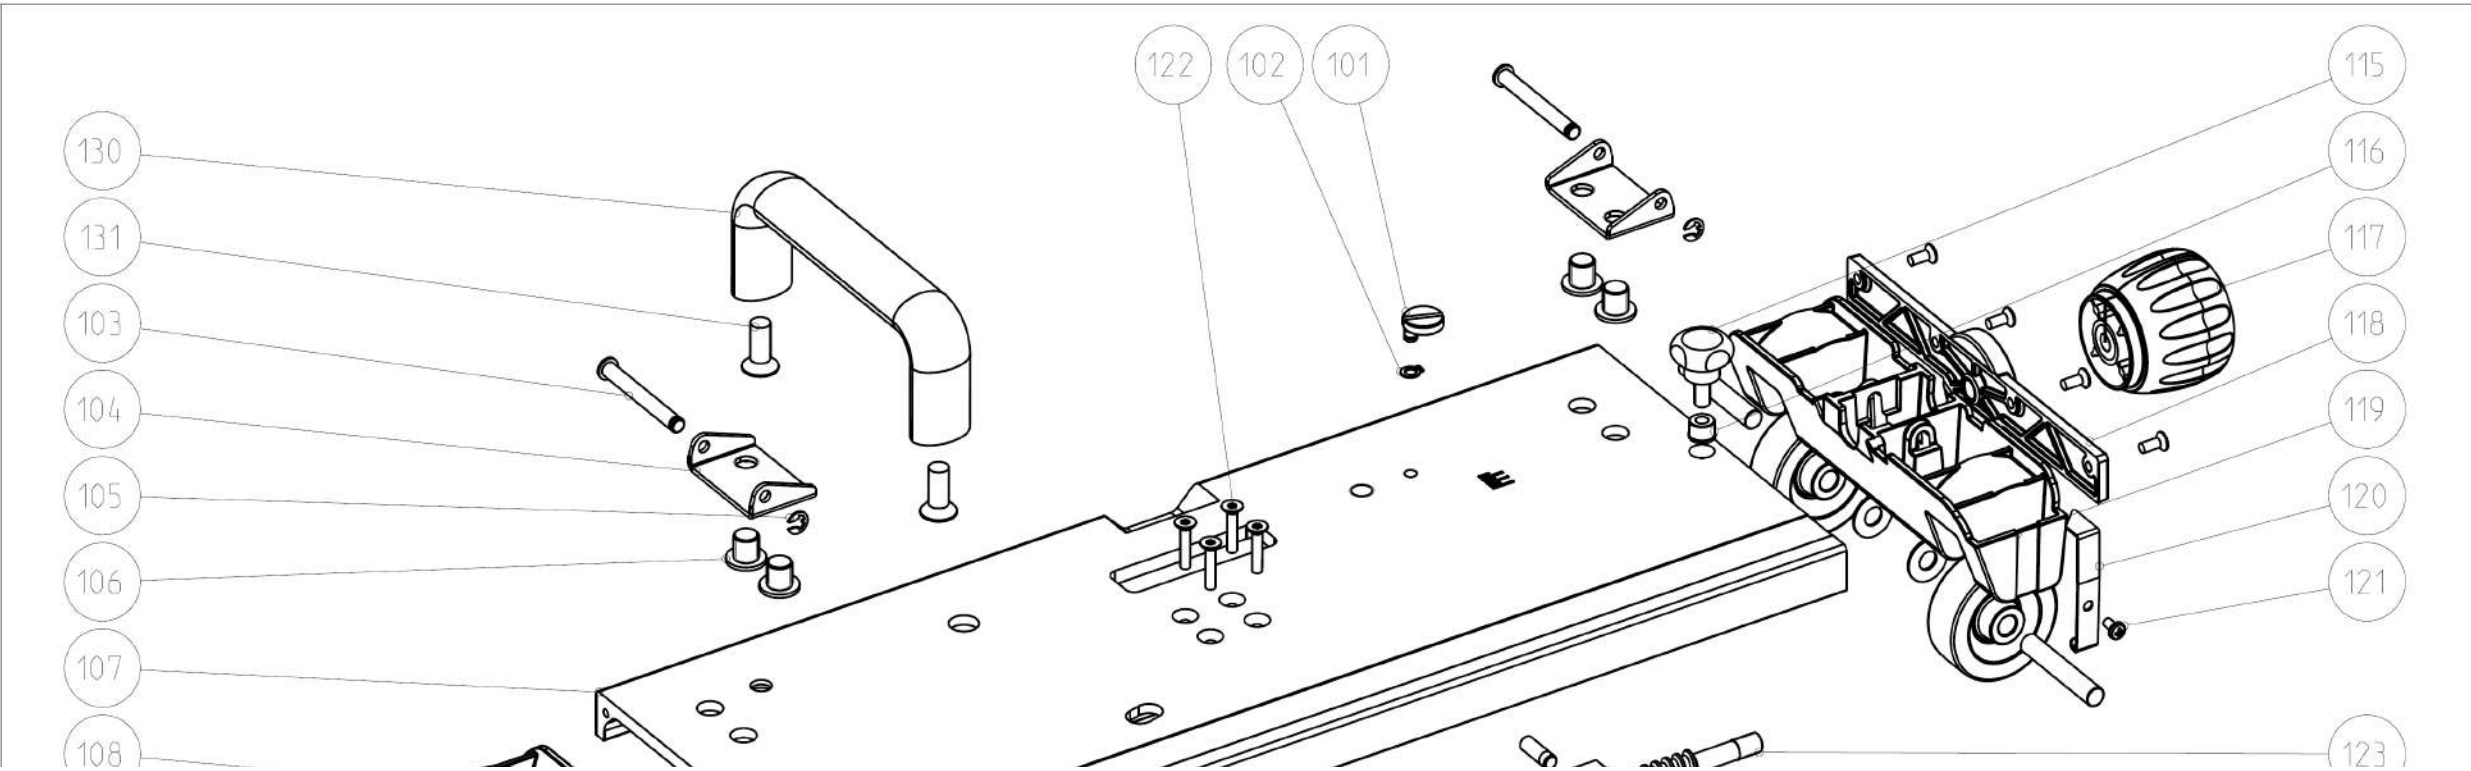

Pos	Part n:o	Description-ENG	Pcs/unit

Pos	Part n:o	Description-ENG	Pcs/unit