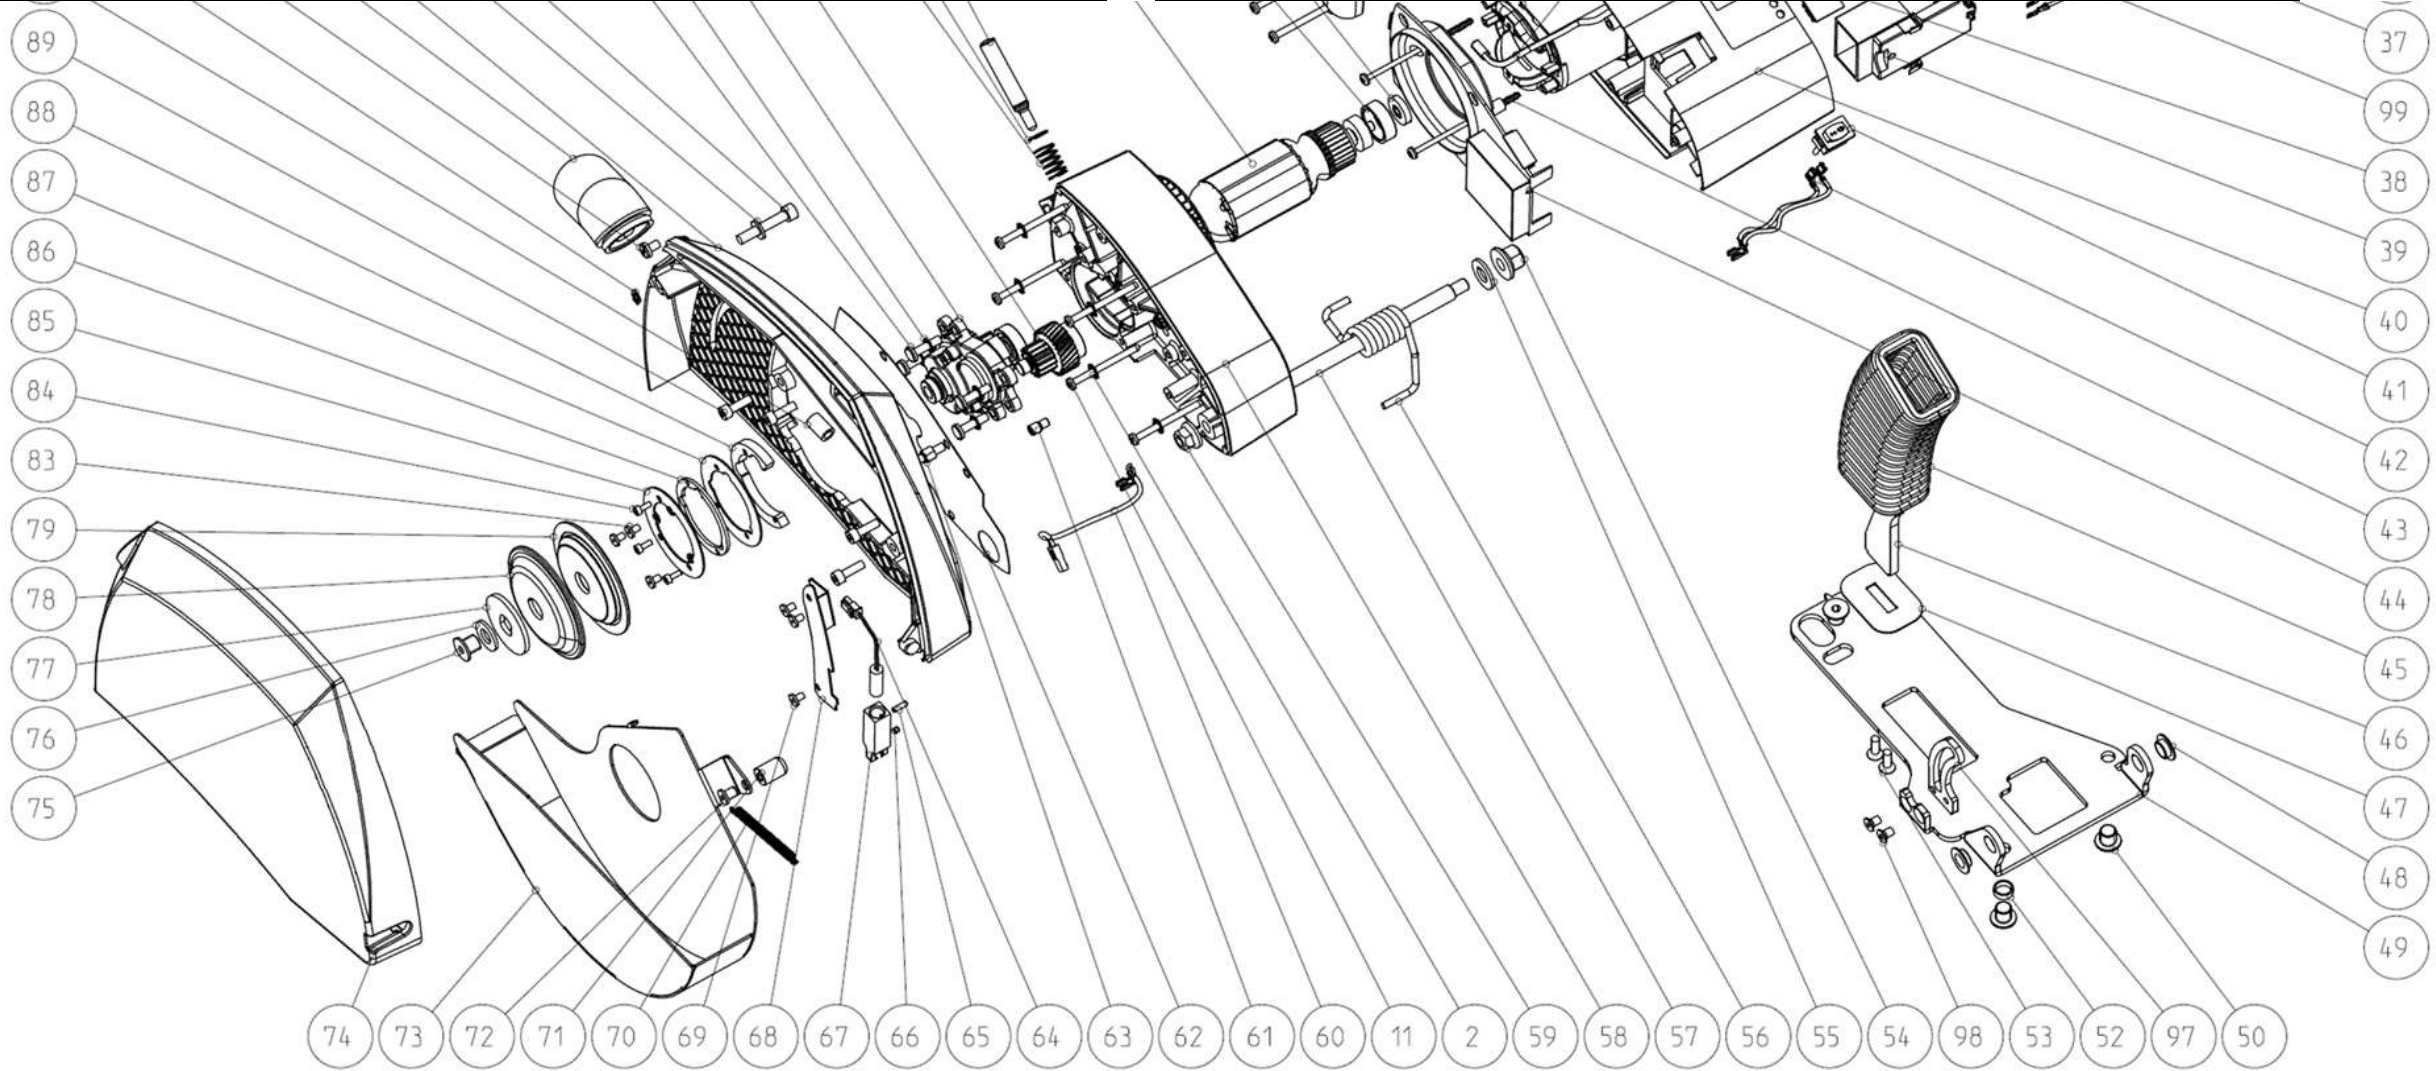

Pos	Part n:o	Description-ENG	Pcs/unit

Pos	Part n:o	Description-ENG	Pcs/unit