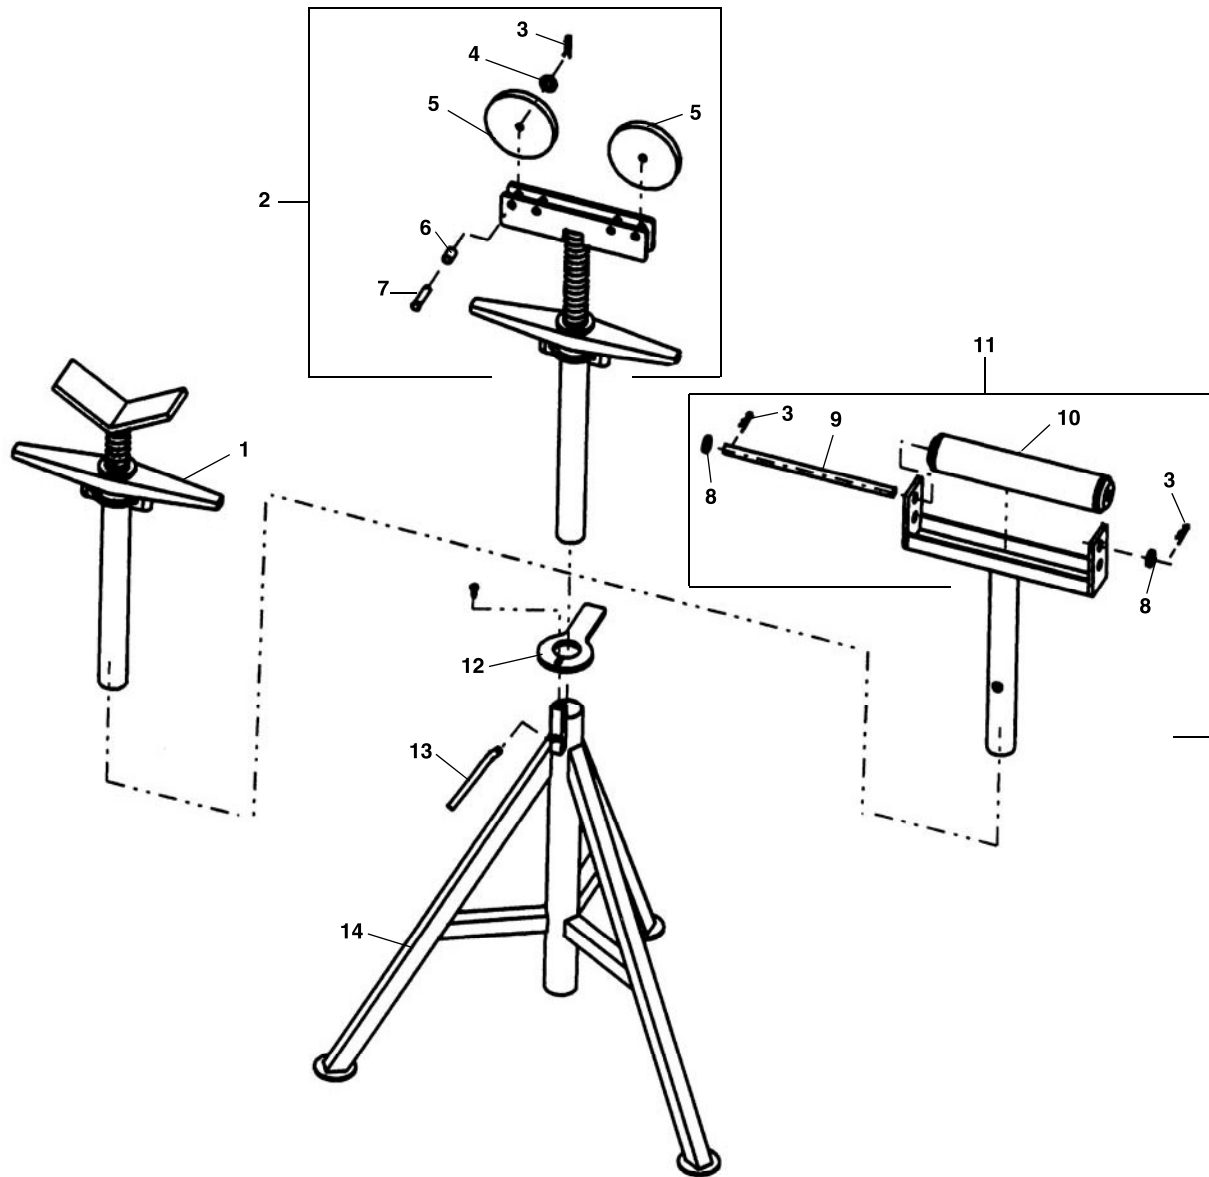

CJ-98
CJ-99
RJ-98
RJ-99
VJ-98
VJ-99

**NOTE: Order parts by Catalog Number Only.
 DO NOT order by Reference Number.**

Ref. No.	Catalog No.	Description	Ref. No.	Catalog No.	Description
	56657	VJ-98 Low "V" Stand	6	66602	Sleeve (2)
	56662	VJ-99 High "V" Stand	7	66597	Clevis Pin (2)
	56667	RJ-98 Low Roller Stand	8	60847	Washer (2)
	56672	RJ-99 High Roller Stand	9	66607	Roller Pin (CJ)
	56682	CJ-99 High Conveyor Stand	10	59432	Roller (CJ)
1	59417	VJ-98 Head Assy. (Low)	11	59427	CJ-98 Head Assy. (Low)
	59482	VJ-99 Head Assy. (High)		59492	CJ-99 Head Assy. (High)
2	59422	RJ-98 Head Assy. (Low)			(Incl. Ref. No. 3, 8-10)
	59487	RJ-99 Head Assy. (High)	12	59442	Locking Ring
		(Incl. Ref. No. 3-7)	13	15832	Hand Screw
3	64382	Hair Pin (2)	14	59447	Base 98 (Low)
4	59970	Washer (2)		59452	Base 99 (High)
5	59437	Roller (RJ)			